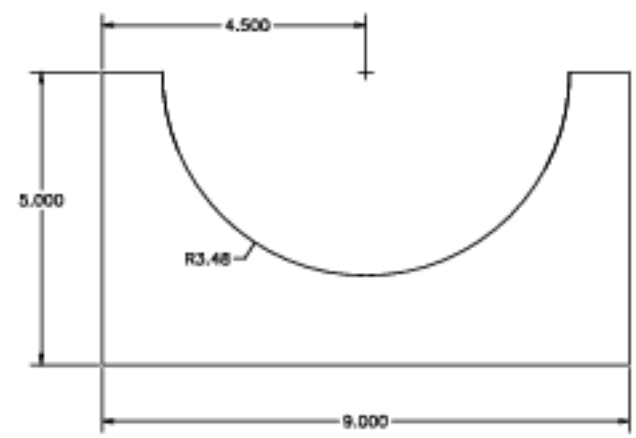

Cradle for CCD Dewar (part is 11 inches deep)

Maintenance Cradle for CCD Dewar (part is 11 inches deep). Make out of wood.