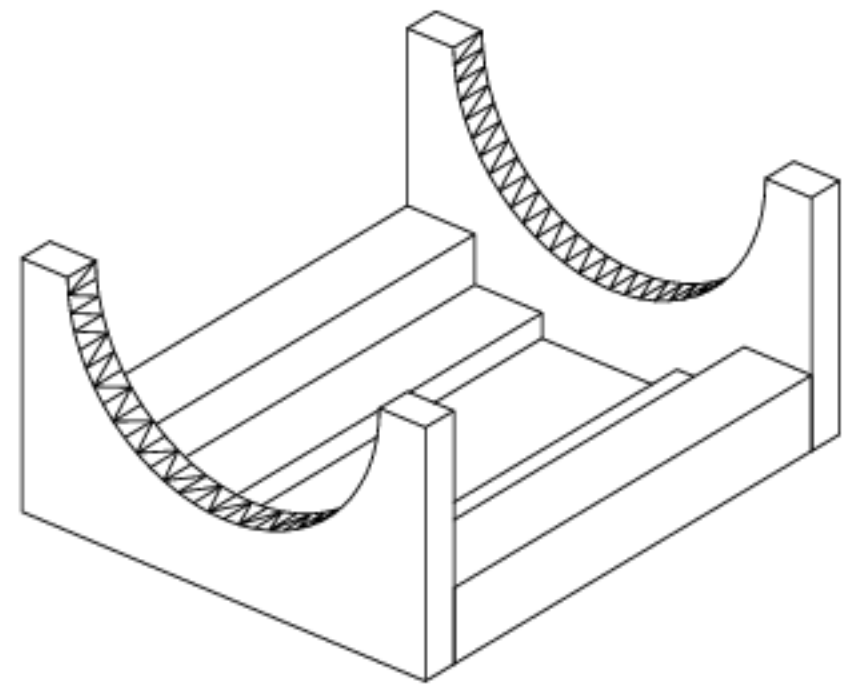

Cradle for CCD Dewar (part is 11 inches deep)

Maintenance Cradle for CCD Dewar (part is 11 inches deep). Make out of wood.