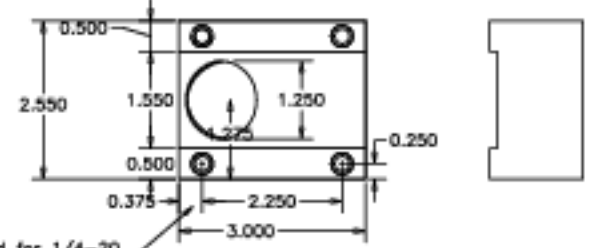

Part 23-030, Grating Stop, Type 2. Make out of aluminum. (2 reqd)

Part 23-029, Grating Stop, Type 1. Make out of aluminum. (2 reqd)

Part 23-020, Counterweight Saddle. Make out of 1.5-inch aluminum plate (1 reqd)

Part 23-021, Counterweight Frame. Make out of aluminum. (1 reqd)