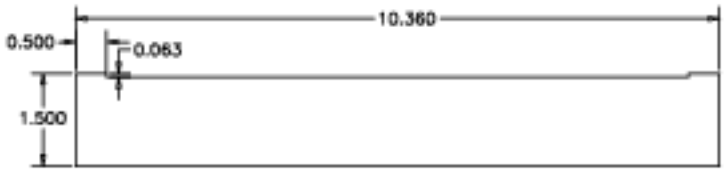

Part 23-030, Grating Stop, Type 2. Make out of aluminum. (2 reqd)

Part 23-029, Grating Stop, Type 1. Make out of aluminum. (2 reqd)

Part 23-020, Counterweight Saddle. Make out of 1.5-inch aluminum plate (1 reqd)

Part 23-021, Counterweight Frame. Make out of aluminum. (1 reqd)