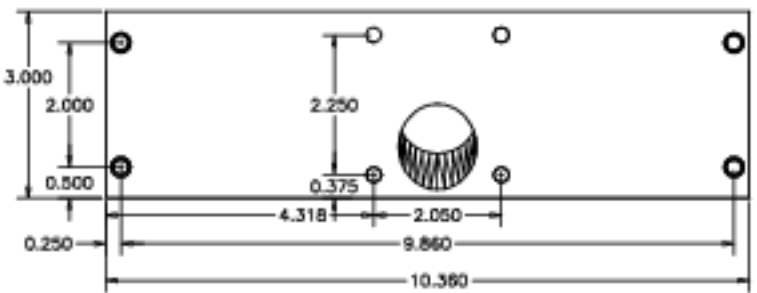

Part 23-030, Grating Stop, Type 2. Make out of aluminum. (2 reqd)

Part 23-029, Grating Stop, Type 1. Make out of aluminum. (2 reqd)

Part 23-020, Counterweight Saddle. Make out of 1.5-inch aluminum plate (1 reqd)

Part 23-021, Counterweight Frame. Make out of aluminum. (1 reqd)