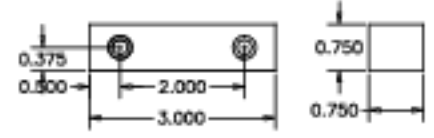

Part 23-030, Grating Stop, Type 2. Make out of aluminum. (2 reqd)

Part 23-029, Grating Stop, Type 1. Make out of aluminum. (2 reqd)

Part 23-020, Counterweight Saddle. Make out of 1.5-inch aluminum plate (1 reqd)

Part 23-021, Counterweight Frame. Make out of aluminum. (1 reqd)