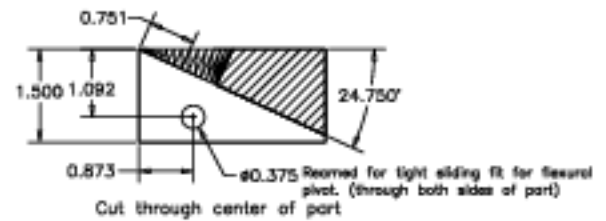

Part 23-030, Grating Stop, Type 2. Make out of aluminum. (2 reqd)

Part 23-029, Grating Stop, Type 1. Make out of aluminum. (2 reqd)

Part 23-020, Counterweight Saddle. Make out of 1.5-inch aluminum plate (1 reqd)