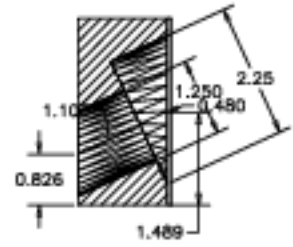

Part 23-030, Grating Stop, Type 2. Make out of aluminum. (2 reqd)

Part 23-029, Grating Stop, Type 1. Make out of aluminum. (2 reqd)

Part 23-020, Counterweight Saddle. Make out of 1.5-inch aluminum plate (1 reqd)

Part 23-021, Counterweight Frame. Make out of aluminum. (1 reqd)