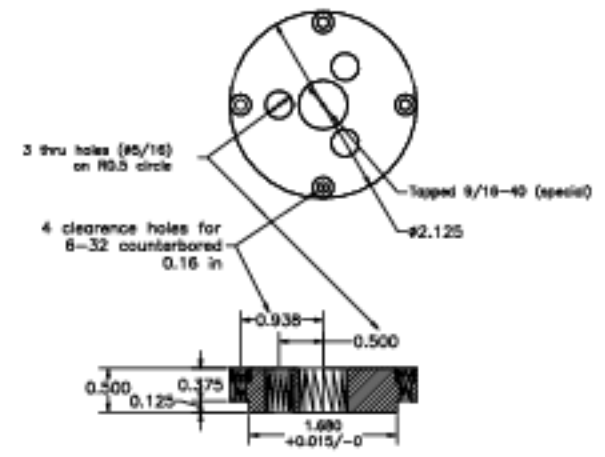

Part 22-031, Locator Body.  
Aluminum rod. Make 20.

Part 22-032, Cap for Locator  
Body. Aluminum rod. Make 20.

Part 22-041, Spring Compressor.  
Aluminum or steel rod. (1 reqd)