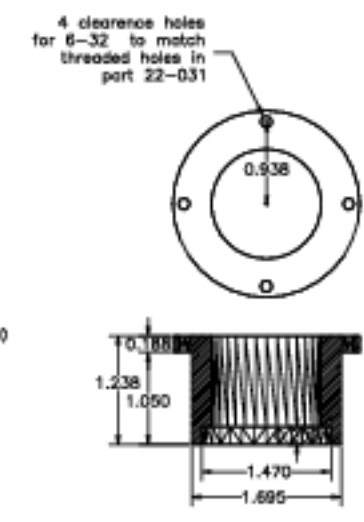

Part 22-031, Locator Body.  
Aluminum rod. Make 20.

Part 22-032, Cap for Locator  
Body. Aluminum rod. Make 20.

Part 22-041, Spring Compressor.  
Aluminum or steel rod. (1 reqd)