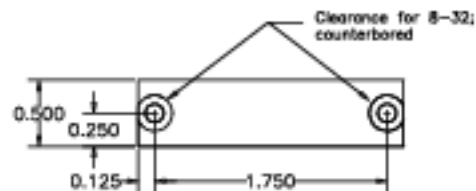

part 21-033, Back Mirror Retainer. Aluminum, 0.25 thick (2 reqd)

Part 21-035, Top Inside Mirror Retainer. Aluminum. (1 reqd)

Part 21-034, Bottom Inside Mirror Retainer. Aluminum. (1 reqd)

part 21-032, Front Mirror Retainer. Aluminum, 0.25 thick (2 reqd)