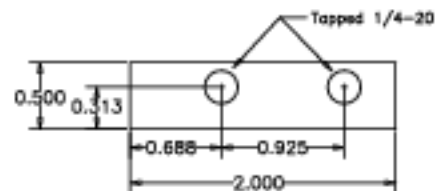

part 21-033, Back Mirror Retainer. Aluminum, 0.25 thick (2 reqd)

Part 21-035, Top Inside Mirror Retainer. Aluminum. (1 reqd)

Part 21-034, Bottom Inside Mirror Retainer. Aluminum. (1 reqd)

part 21-032, Front Mirror Retainer. Aluminum, 0.25 thick (2 reqd)