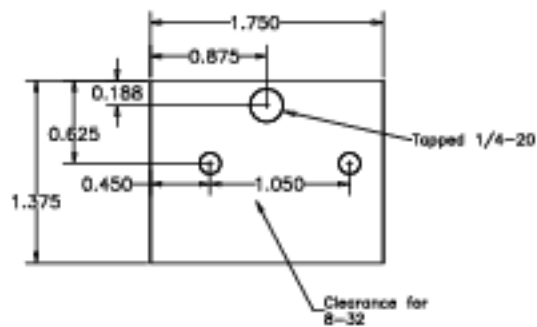

part 21-033, Back Mirror Retainer. Aluminum, 0.25 thick (2 reqd)

Part 21-035, Top Inside Mirror Retainer. Aluminum. (1 reqd)

Part 21-034, Bottom Inside Mirror Retainer. Aluminum. (1 reqd)

part 21-032, Front Mirror Retainer. Aluminum, 0.25 thick (2 reqd)